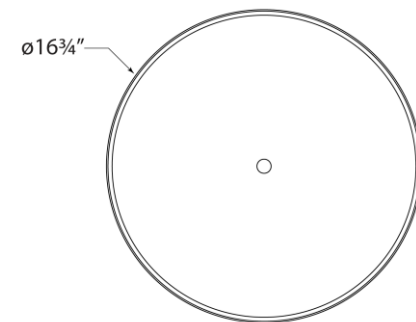

SPEC SHEET

Launceton Medium Flush Mount

Item # CHC 4603BZ-WG

Designer: Chapman & Myers

Height: 4"

Width: 16.75"

Canopy: 15.5" Round

Finishes: AB, AN, BZ, PN

Glass Options: WG

Socket: Dedicated LED

Wattage: 24w (2200lm)

Front View

Bottom View