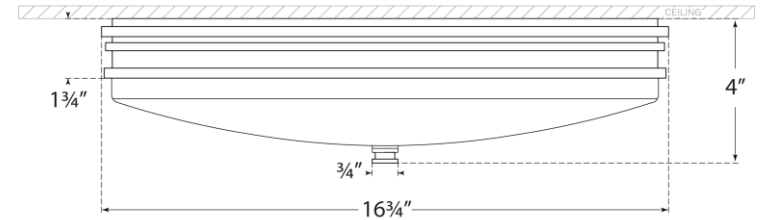

SPEC SHEET

Launceton Medium Flush Mount

Item # CHC 4603BZ-WG

Designer: Chapman & Myers

Height: 4"

Width: 16.75"

Canopy: 15.5" Round

Finishes: AB, AN, BZ, PN

Glass Options: WG

Socket: Dedicated LED

Wattage: 24w (2200lm)

Front View

Bottom View